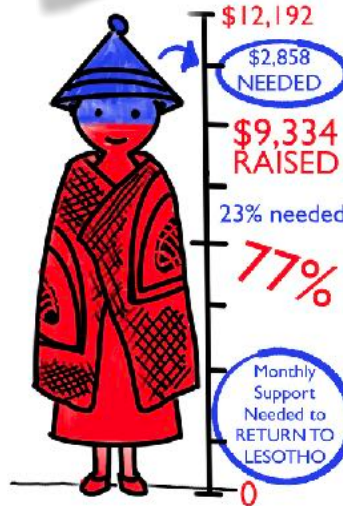

Since returning to the USA, we have had 83 meetings/services so far. **If you would like us to come visit with your church, men/women's group, children/youth, or just have a cup of tea/coffee with us, please email us at russ.farhoud@agwmafrica.org.**

Thank you for Partnering with us!
Russ, Sarah, Ruth, Judah + Esther

PRAY

- Pray for our **children to cope well with all the traveling** and enjoy the journey
- **Divine appointments and God's provision** as we itinerate
- **Opportunities to share Jesus with nonbelievers** here in the USA—we want to be "missional" wherever we are in the world.
- **Holy Spirit empowerment and miracles** as we minister in the USA
- **Monthly partners** to join our team
- **Safety** as we travel (Psalm 91)
- **Salvation and discipleship** for the people of Lesotho
- **Strongholds to be broken** in Lesotho
- **Revival** in the country of Lesotho
- **Wisdom** beyond our years

MAIL CONTRIBUTIONS TO:

Assemblies of God World Missions
1445 N. Boonville Avenue
Springfield, MO 65802

Make checks payable to AGWM & write Acct. #274993 in the memo

Scan this QR code or to give online visit www.discipleafrica.com